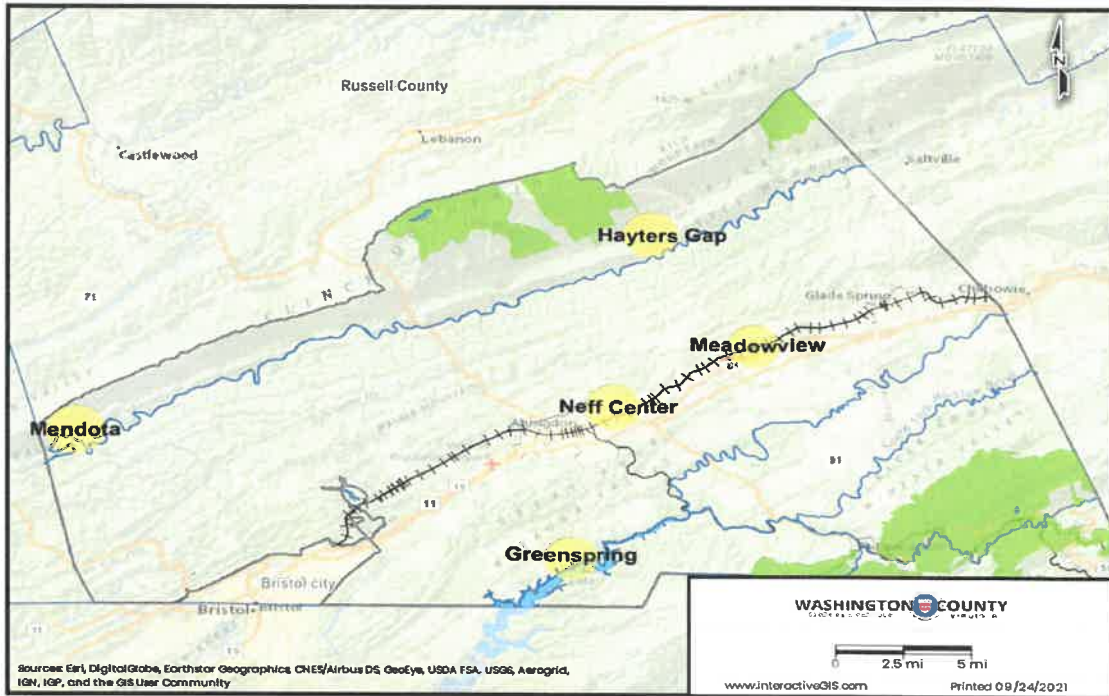

Hayters Hap

Location: 7712 HAYTERS GAP RD ABINGDON, VA 24210

SERVICE SET IDENTIFIER (SSID): WashCoVa\_Hotspot24

WashCoVa\_Hotspot5

\*Open network. No password needed.

WASHINGTON COUNTY HOTSPOTS 

Mendota

Location: 2578 Mendota Rd, Mendota, VA 24270

SERVICE SET IDENTIFIER (SSID): WashCoVa\_Hotspot24

WashCoVa\_Hotspot5

\*Open network. No password needed.

WASHINGTON COUNTY HOTSPOTS 

**Neff Center**

**Location: 812 THOMPSON DR ABINGDON, VA 24210**

**SERVICE SET IDENTIFIER (SSID): WashCoVa\_Hotspot24**

**WashCoVa\_Hotspot5**

**\*Open network. No password needed.**

# WASHINGTON COUNTY HOTSPOTS