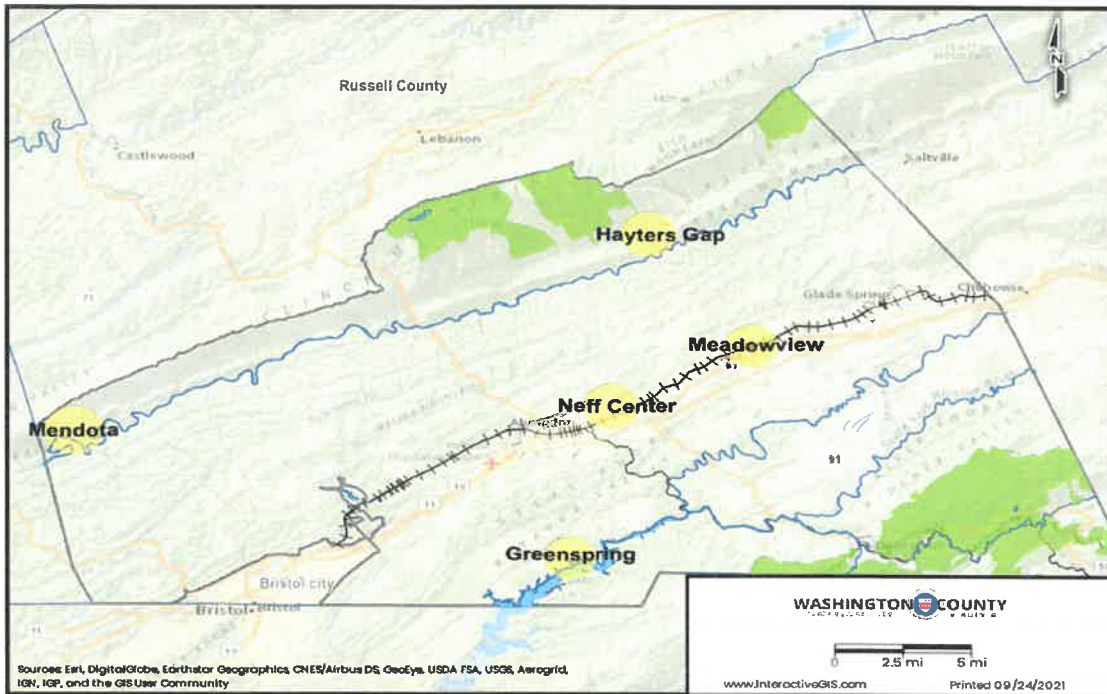

WASHINGTON COUNTY HOTSPOTS

MEADOWVIEW

Location: 13168 MEADOWVIEW SQ MEADOWVIEW, VA 24361

SERVICE SET IDENTIFIER (SSID): WashCoVa\_Hotspot24

WashCoVa\_Hotspot5

\*Open network. No password needed.

WASHINGTON COUNTY HOTSPOTS 

Hayters Hap

Location: 7712 HAYTERS GAP RD ABINGDON, VA 24210

SERVICE SET IDENTIFIER (SSID): WashCoVa\_Hotspot24

WashCoVa\_Hotspot5

\*Open network. No password needed.

WASHINGTON COUNTY HOTSPOTS 

Mendota

Location: 2578 Mendota Rd, Mendota, VA 24270

SERVICE SET IDENTIFIER (SSID): WashCoVa\_Hotspot24

WashCoVa\_Hotspot5

\*Open network. No password needed.

WASHINGTON COUNTY HOTSPOTS 

**Neff Center**

**Location: 812 THOMPSON DR ABINGDON, VA 24210**

**SERVICE SET IDENTIFIER (SSID): WashCoVa\_Hotspot24**

# WASHINGTON COUNTY HOTSPOTS