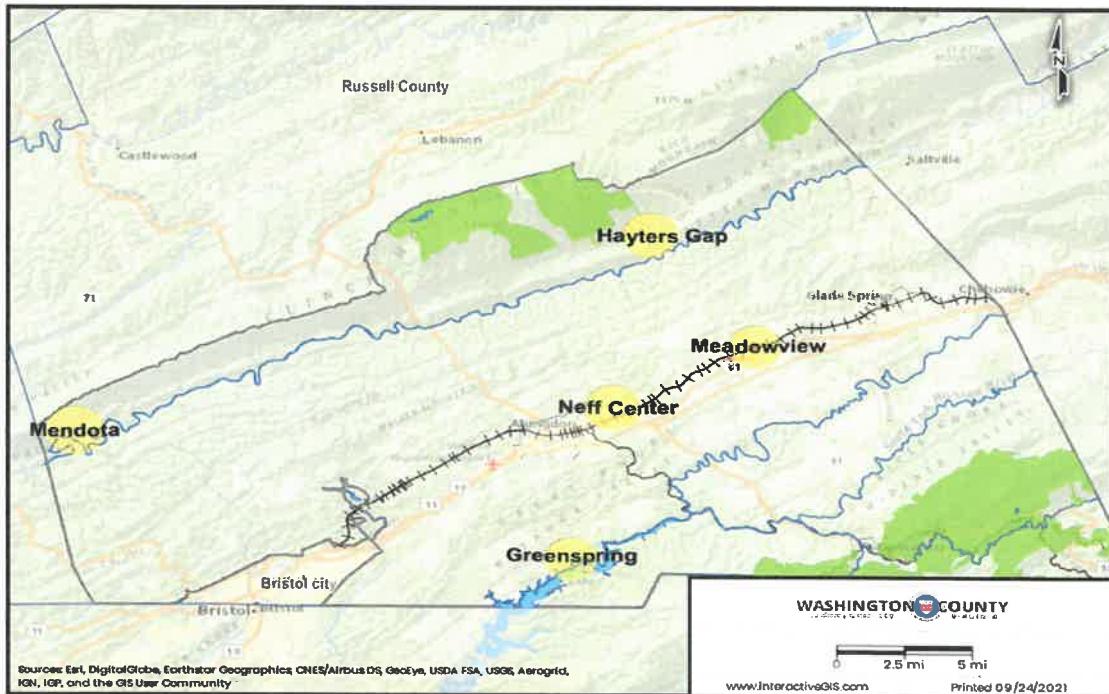

WASHINGTON COUNTY HOTSPOTS

Greenspring

Location: 22632 GREEN SPRINGS CHURCH RD ABINGDON, VA 24211

SERVICE SET IDENTIFIER (SSID): WashCoVa_Hotspot24

WashCoVa_Hotspot5

*Open network. No password needed.