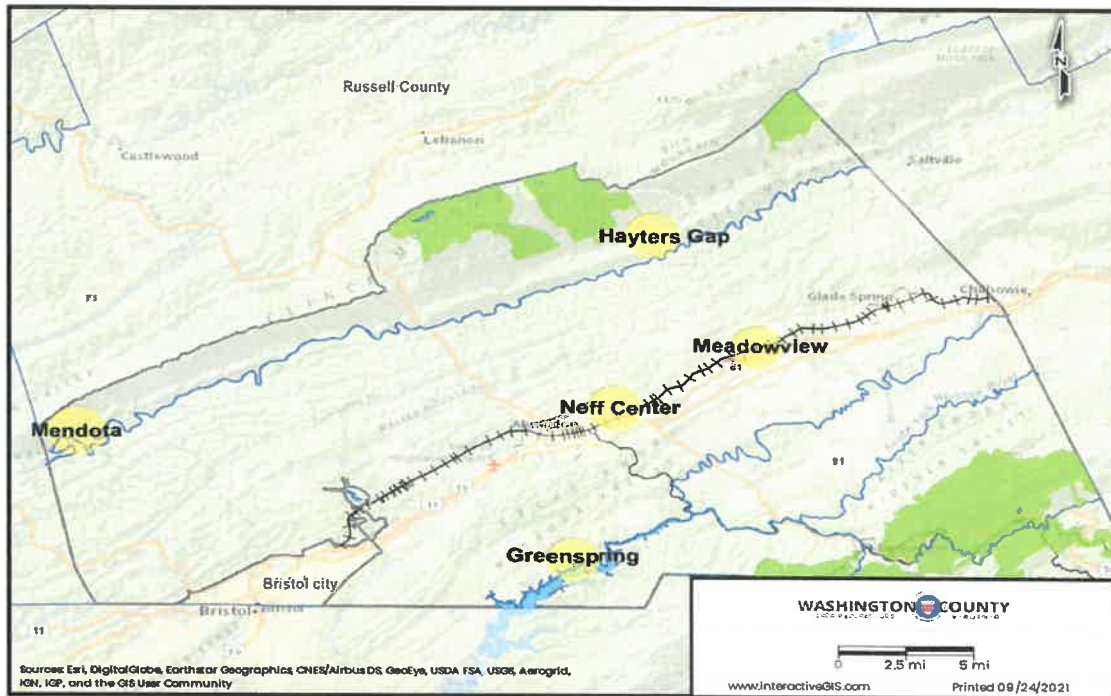

WASHINGTON COUNTY HOTSPOTS

MEADOWVIEW

Location: 13168 MEADOWVIEW SQ MEADOWVIEW, VA 24361

SERVICE SET IDENTIFIER (SSID): WashCoVa\_Hotspot24

WashCoVa\_Hotspot5

\*Open network. No password needed.

WASHINGTON COUNTY HOTSPOTS 

Hayters Hap

Location: 7712 HAYTERS GAP RD ABINGDON, VA 24210

SERVICE SET IDENTIFIER (SSID): WashCoVa\_Hotspot24

WashCoVa\_Hotspot5

\*Open network. No password needed.

WASHINGTON COUNTY HOTSPOTS 

Mendota

Location: 2578 Mendota Rd, Mendota, VA 24270

SERVICE SET IDENTIFIER (SSID): WashCoVa\_Hotspot24

WashCoVa\_Hotspot5

\*Open network. No password needed.

WASHINGTON COUNTY HOTSPOTS 

**Neff Center**

**Location: 812 THOMPSON DR ABINGDON, VA 24210**

**SERVICE SET IDENTIFIER (SSID): WashCoVa\_Hotspot24**

# WASHINGTON COUNTY HOTSPOTS