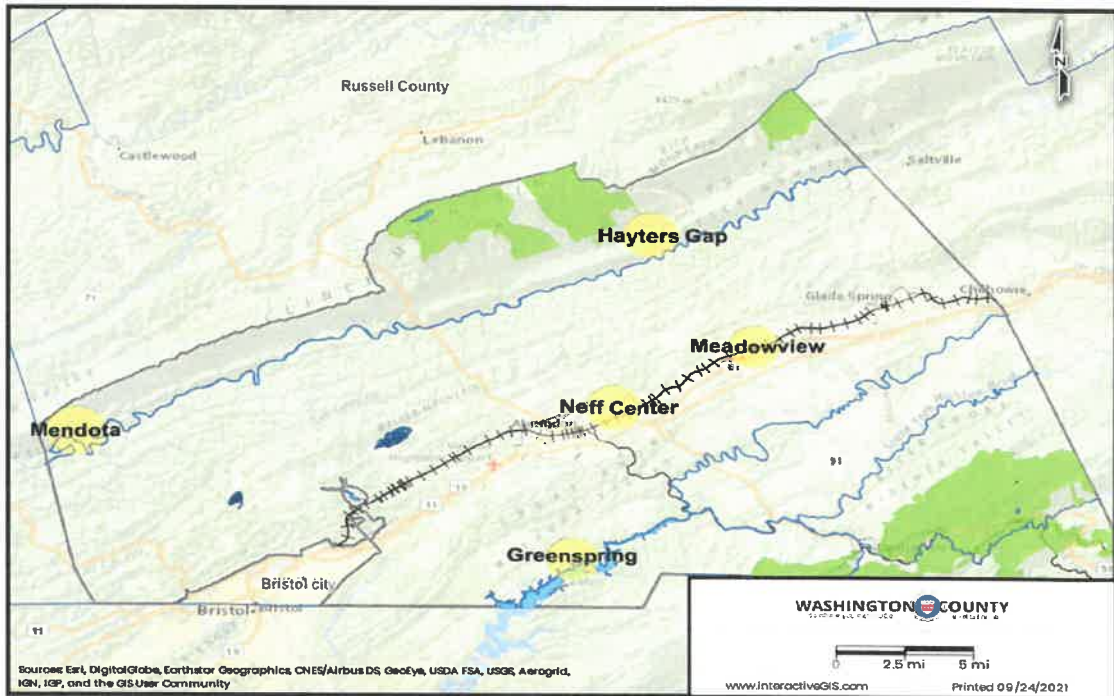

WASHINGTON COUNTY HOTSPOTS

MEADOWVIEW

Location: 13168 MEADOWVIEW SQ MEADOWVIEW, VA 24361

SERVICE SET IDENTIFIER (SSID): WashCoVa\_Hotspot24

WashCoVa\_Hotspot5

\*Open network. No password needed.

WASHINGTON COUNTY HOTSPOTS 

Hayters Hap

Location: 7712 HAYTERS GAP RD ABINGDON, VA 24210

SERVICE SET IDENTIFIER (SSID): WashCoVa\_Hotspot24

WashCoVa\_Hotspot5

\*Open network. No password needed.

WASHINGTON COUNTY HOTSPOTS 

Mendota

Location: 2578 Mendota Rd, Mendota, VA 24270

SERVICE SET IDENTIFIER (SSID): WashCoVa\_Hotspot24

WashCoVa\_Hotspot5

\*Open network. No password needed.

WASHINGTON COUNTY HOTSPOTS 

**Neff Center**

**Location: 812 THOMPSON DR ABINGDON, VA 24210**

**SERVICE SET IDENTIFIER (SSID): WashCoVa\_Hotspot24**

# WASHINGTON COUNTY HOTSPOTS